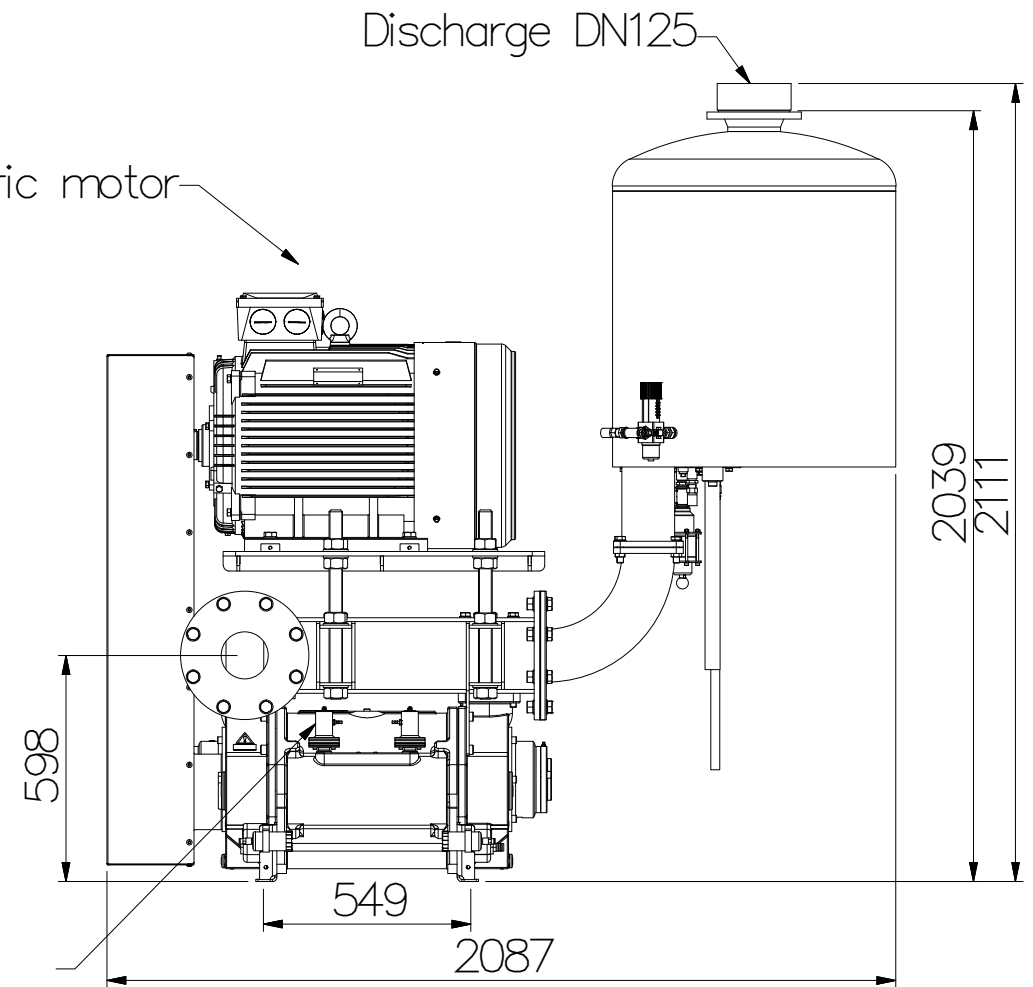

Accessories:  
Automatic Lubrication  
Cartridges

Shown with 75kW electric motor

Suction  
Blind flange DN200  
or  
Blind flange DN200  
with Ø125 for welding

Accessories:  
Vacuum Limiter