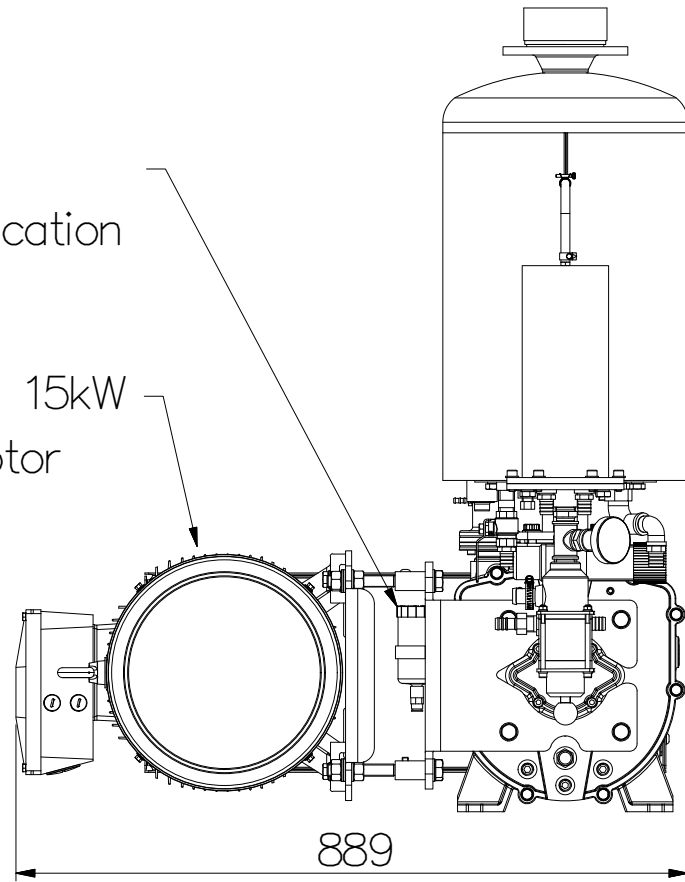

Accessories:  
Automatic Lubrication  
Cartridges

Shown with 15kW  
electric motor

Discharge DN50

Accessories:  
Vacuum Limiter