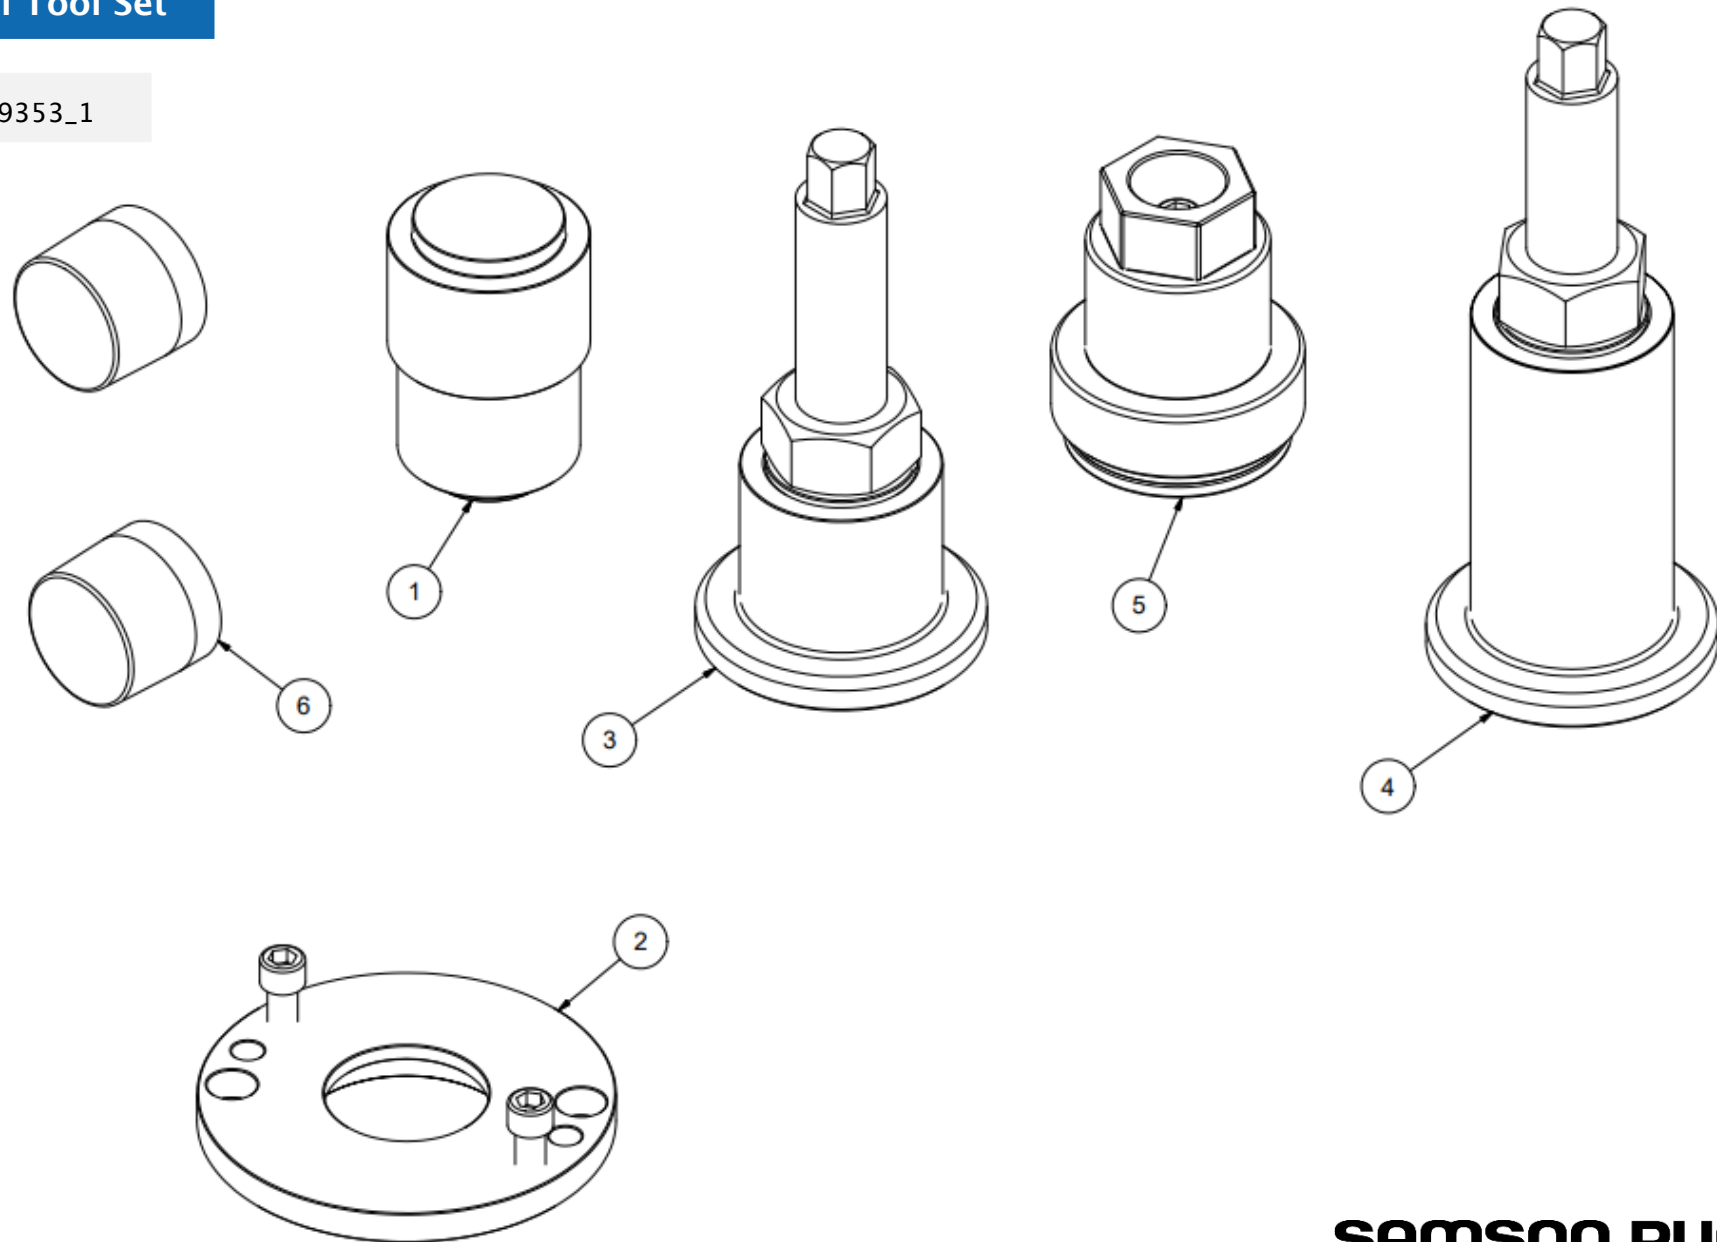

## Special Tool Set

DOC1629353\_1

**SAMSON PUMPS**