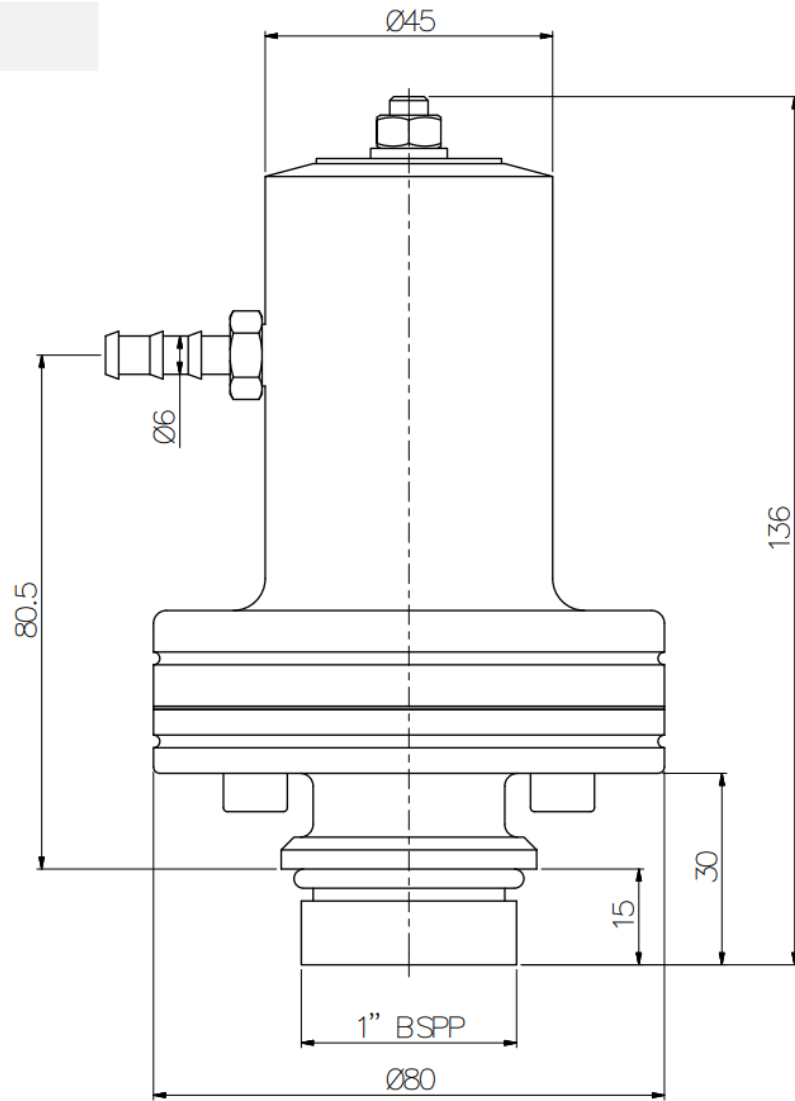

Vacuum Control Valve

DOC1634666_5

SAMSON PUMPS