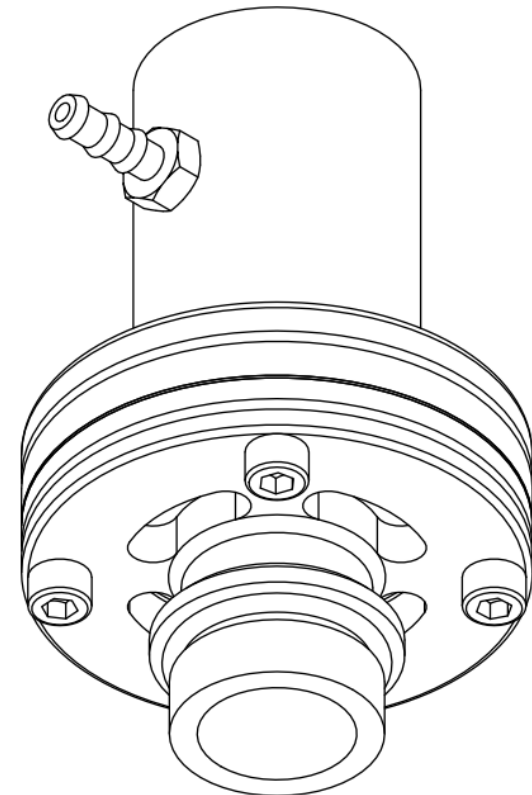

Vacuum Control Valve

DOC1634666_5

SAMSON PUMPS