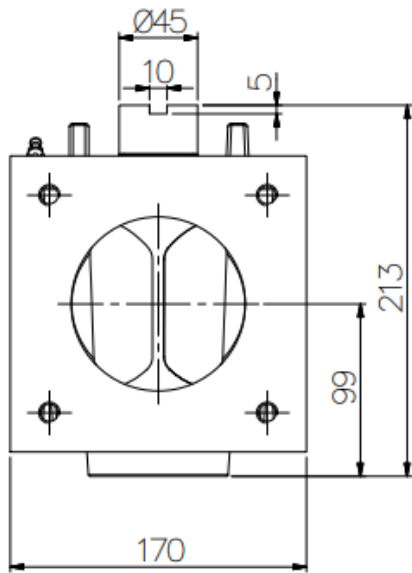

4-way valve 100 mm

DOC157.355\_1

**SAMSON PUMPS**