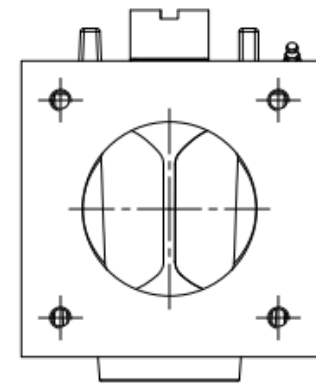

4-way valve 100 mm

DOC157.355\_1

**SAMSON PUMPS**