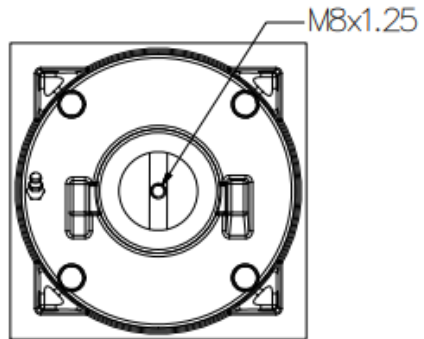

4-way valve 100 mm

DOC157.355\_1

**SAMSON PUMPS**