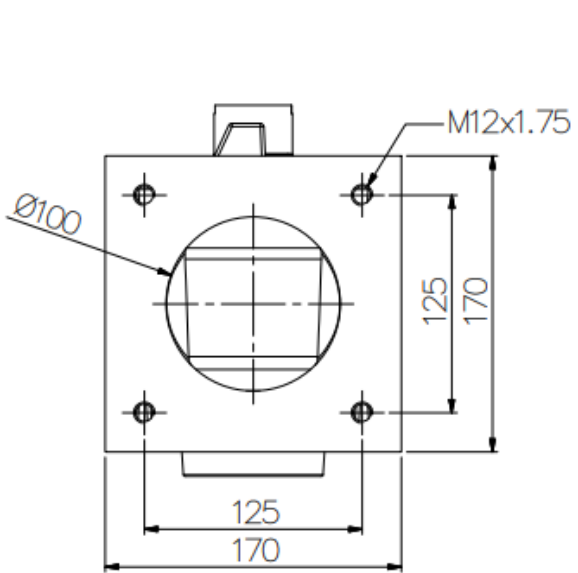

4-way valve 100 mm

DOC157.355\_1

**SAMSON PUMPS**