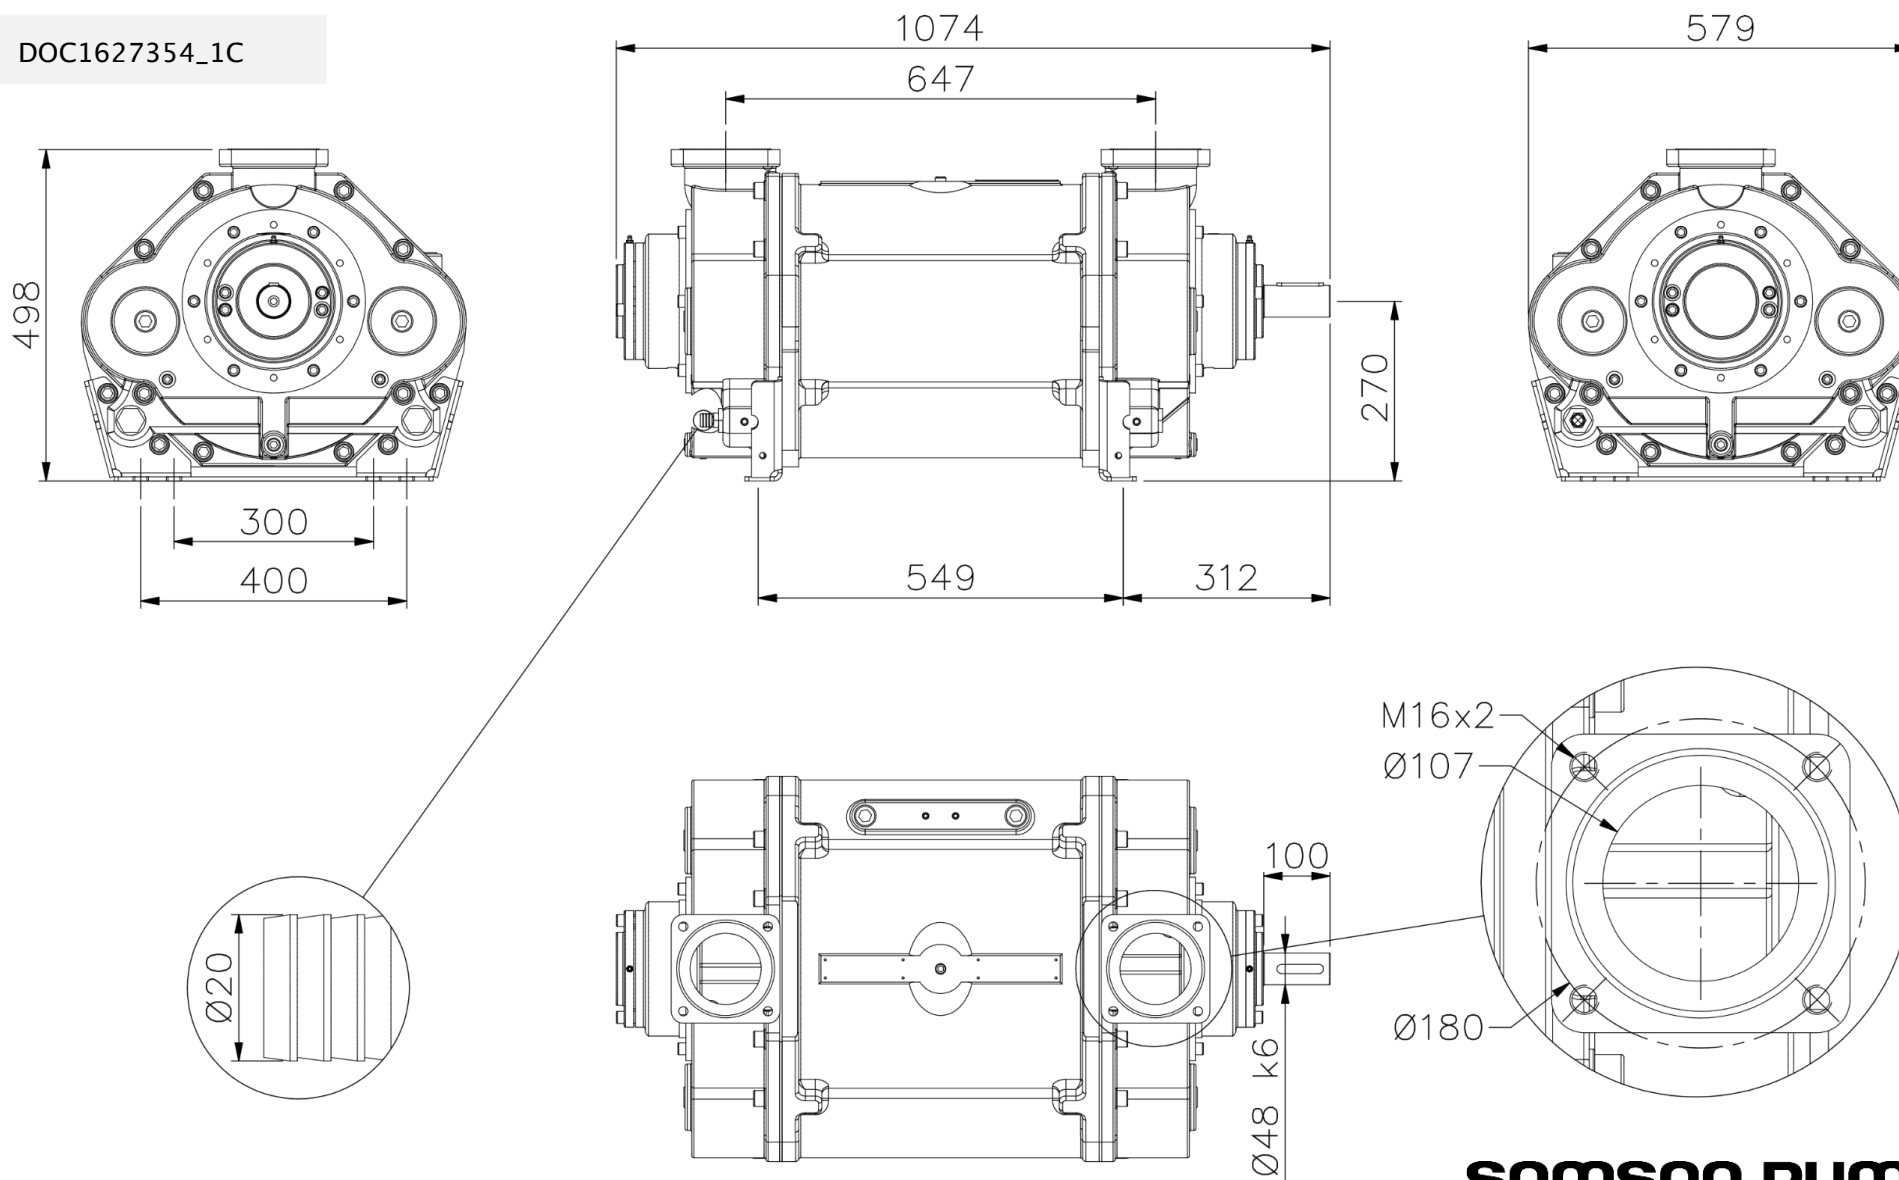

Truck Master 2500 - G 2.0

DOC1627354_1C

SAMSON PUMPS