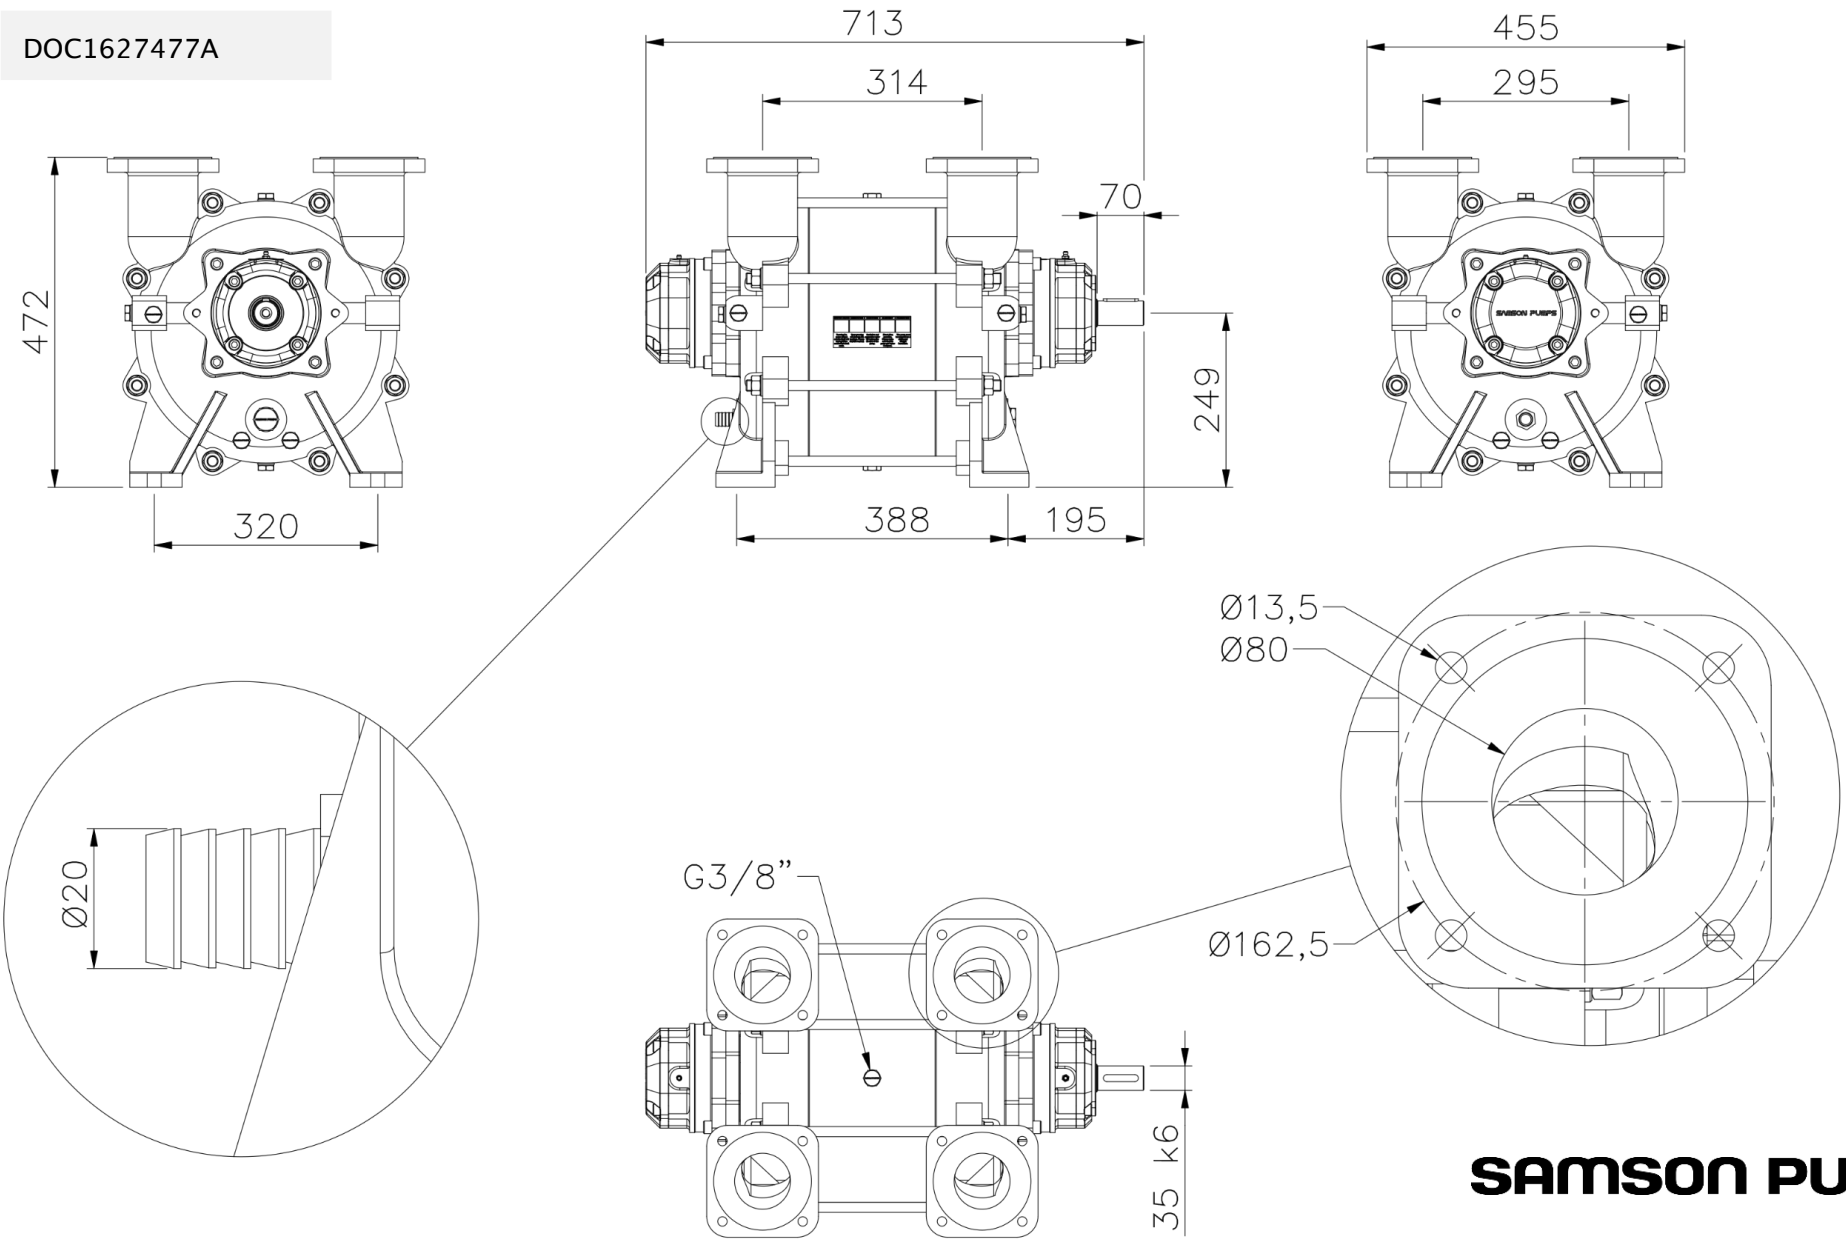

# Ocean Master 500

DOC1627477A

**SAMSON PUMPS**