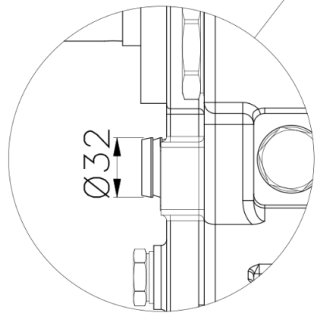

SLP Series

DOC1653035_3

SLP 3100: 996mm
SLP 2700: 941mm
SLP 2100: 871mm

Water inlet