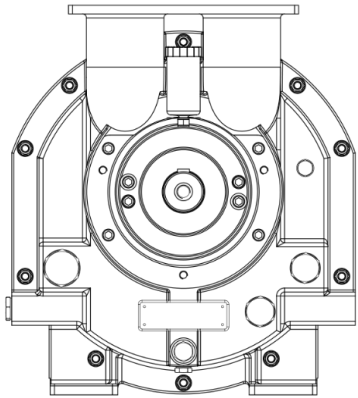

SLP Series

DOC1653035_3

SLP 3100: 996mm
SLP 2700: 941mm
SLP 2100: 871mm

Water inlet