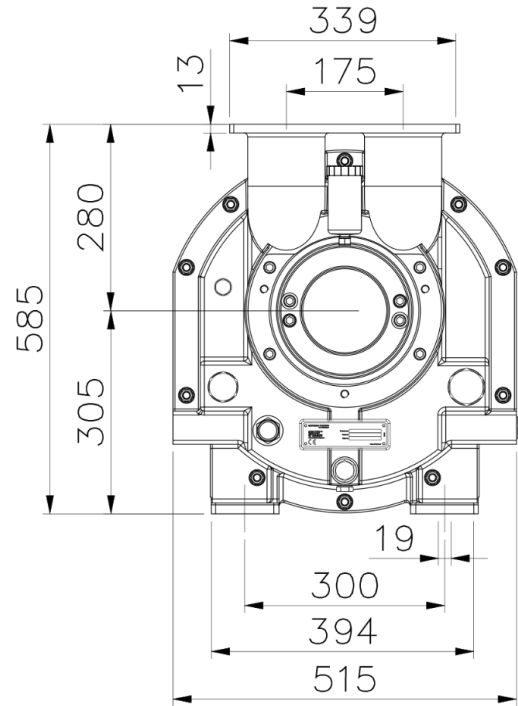

SLP Series

DOC1653035_3

SLP 3100: 996mm
SLP 2700: 941mm
SLP 2100: 871mm

Water inlet