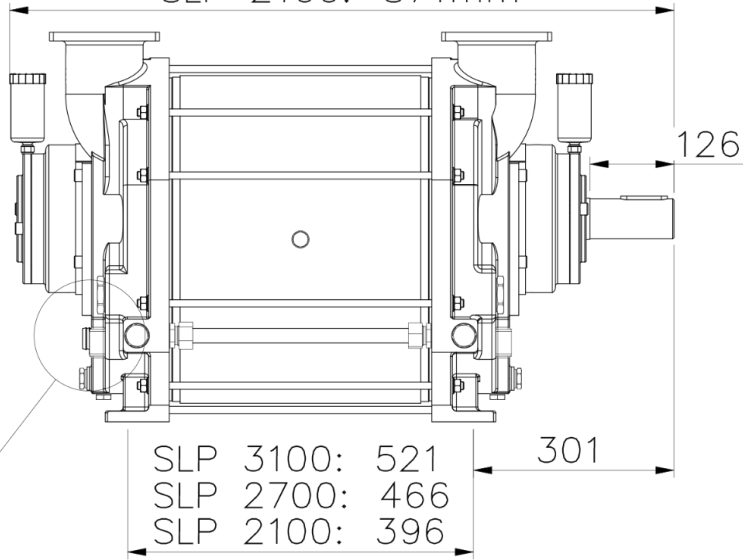

SLP Series

DOC1653035_3

SLP 3100: 996mm
SLP 2700: 941mm
SLP 2100: 871mm

Water inlet