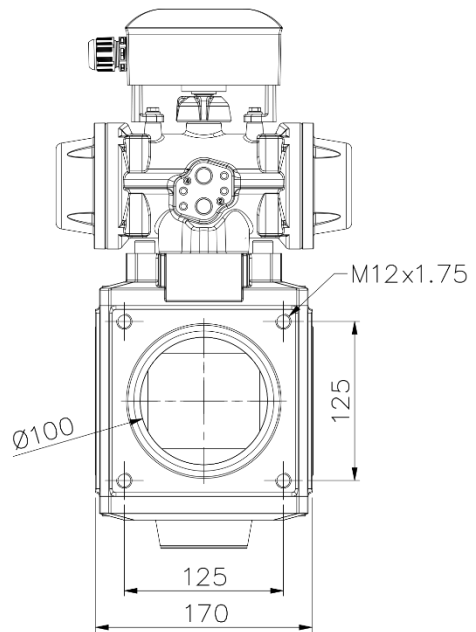

4-WAY VALVE DN 100

DOC1634896_1

SAMSON PUMPS