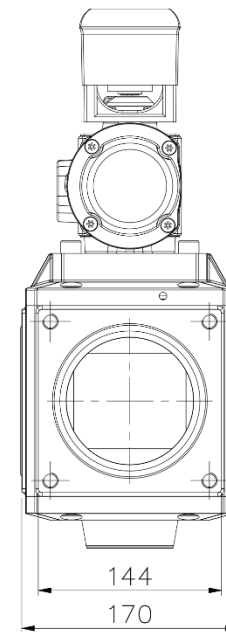

4-WAY VALVE DN 100

DOC1634896_1

SAMSON PUMPS