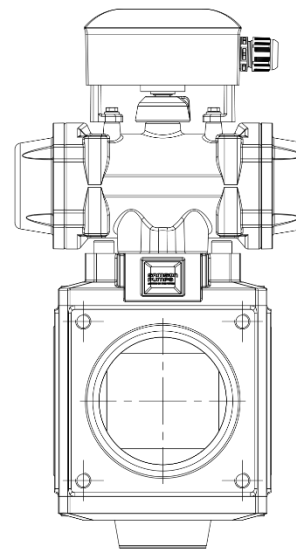

4-WAY VALVE DN 100

DOC1634896_1

SAMSON PUMPS