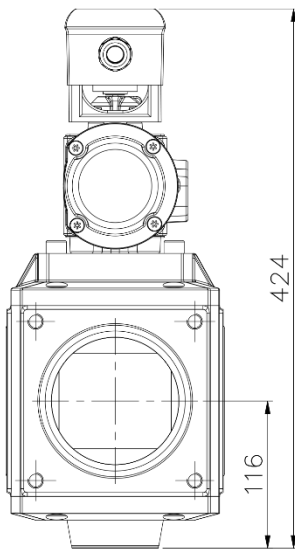

4-WAY VALVE DN 100

DOC1634896_1

SAMSON PUMPS